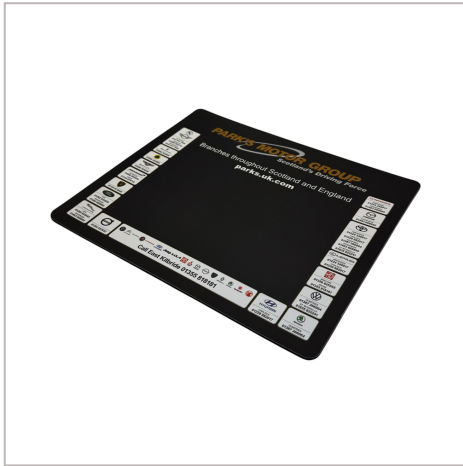

Hard Top Mouse Mat

UPGRADE YOUR WORKSPACE WITH OUR HARD TOP MOUSE MAT – A CLASSIC, RELIABLE OPTION FOR DAILY COMPUTER USE.

FEATURING A TOUGH, WIPE-CLEAN PVC SURFACE AND A NON-SLIP FOAM BASE, THIS MAT DELIVERS A SMOOTH TRACKING EXPERIENCE AND STAYS FIRMLY IN PLACE.

PERFECT FOR FULL COLOUR BRANDING, IT'S IDEAL FOR PROMOTIONAL GIVEAWAYS, OFFICE USE, OR RETAIL MERCHANDISE.

MATERIAL	2mm thick EVA & 0. mm thick PVC
COLOURS	Black EVA bottom
BRANDING METHOD	Full colour print
SIZE	235mm x 200mm
FITTING	Non-slip EVA foam base
PRINT AREA	235mm x 200mm
UNIT WEIGHT	0.03kg (based on Full colour print)
MOQ	100
PACKING	Individually poly bagged
CARTON QUANTITY	500pcs
CARTON WEIGHT	15kg (based on Full colour print)
CARTON DIMENSIONS	40x50x30cm
ARTWORK	Required in any vectorised file format
PRODUCTION PROOF	Visuals supplied within 24 hours
PRE PRODUCTION SAMPLE	Approx 2 weeks from artwork approval
BULK TURNAROUND	Approx 4 weeks from artwork approval
COMMODITY CODE	3926909090
COUNTRY OF MANUFACTURE	China